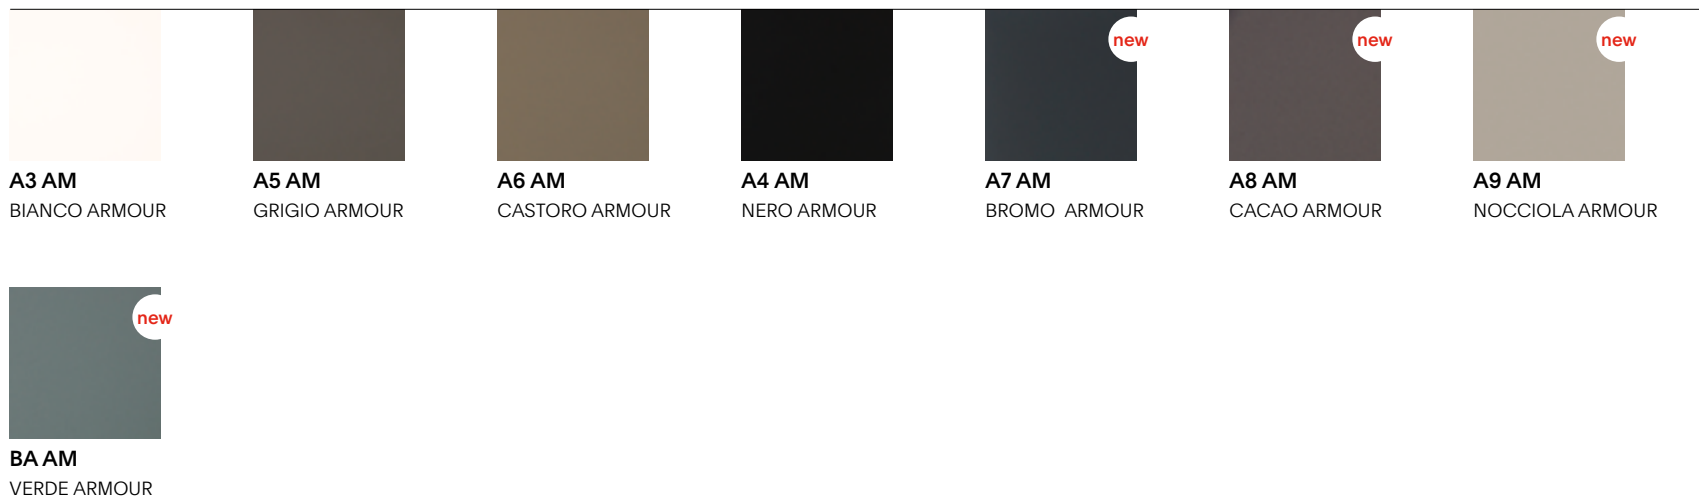

DOOR FINISHES

NL MELAMINE, LM SATIN LAMINATES, AM ARMOUR

1-For a correct idea of the colour shade, check the physical samples. The samples of the wood, lacquer and marble finishes must be considered as purely indicative. Any elements ordered in these materials may be subject to natural, inevitable differences in shade and veining compared to the sample you have.

2- Even when they are of the same colour (e.g. white) different materials and different finishes, when used together, may be different shades.

3-The tone and colour of all materials and relative surface treatments will alter over time. This is due to light, natural ageing and any other factors occurring in the room: it must be accepted that any extra pieces added may not be a perfect match.

NL MELAMINE

LM SATIN LAMINATES

AM ARMOUR