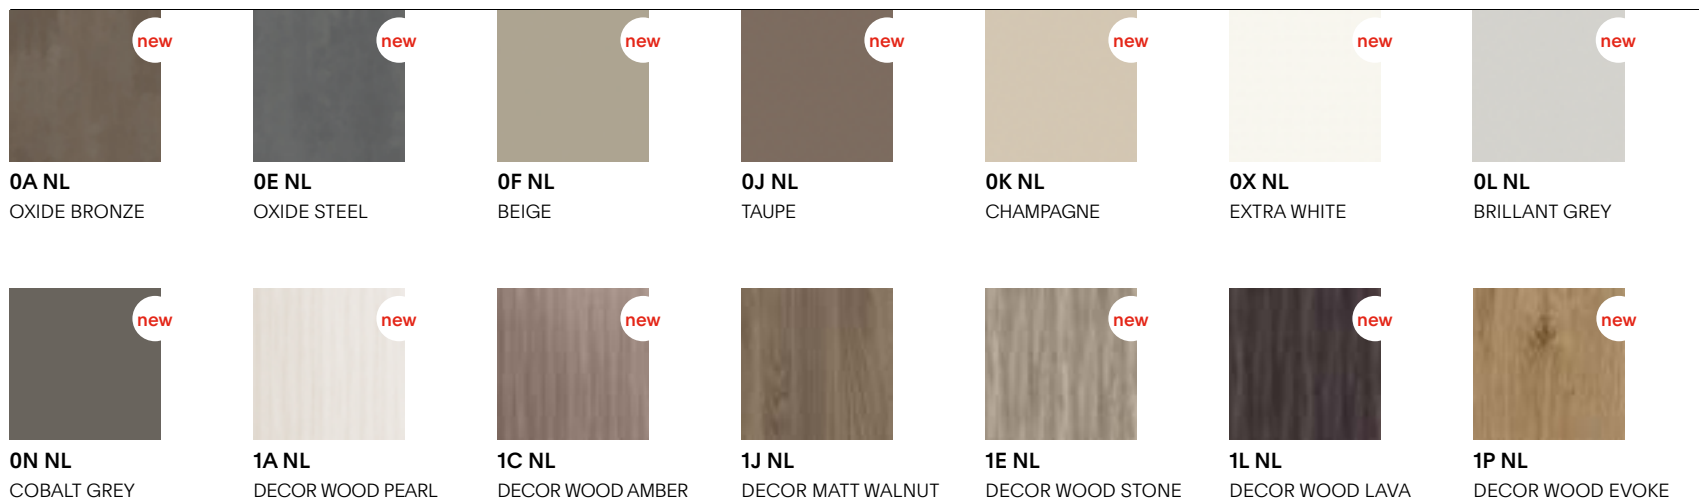

DOOR FINISHES

NL MELAMINE, LM SATIN LAMINATES, AM ARMOUR

1-For a correct idea of the colour shade, check the physical samples. The samples of the wood, lacquer and marble finishes must be considered as purely indicative. Any elements ordered in these materials may be subject to natural, inevitable differences in shade and veining compared to the sample you have.

2- Even when they are of the same colour (e.g. white) different materials and different finishes, when used together, may be different shades.

3-The tone and colour of all materials and relative surface treatments will alter over time. This is due to light, natural ageing and any other factors occurring in the room: it must be accepted that any extra pieces added may not be a perfect match.

NL MELAMINE